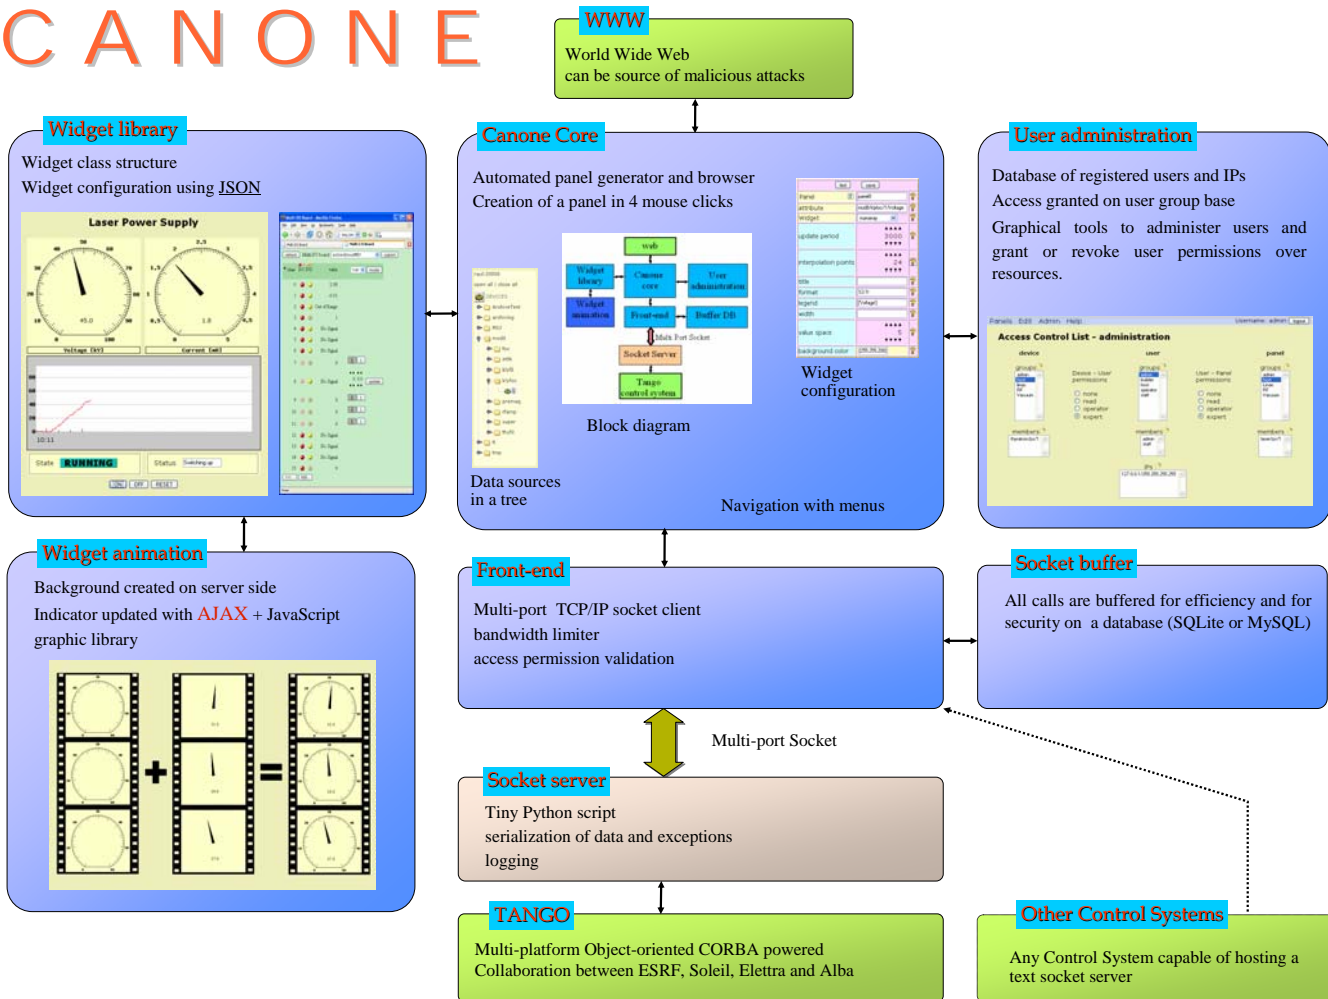

Abstract

Interactive and scalable web GUIs (Graphical User Interface) based on PHP have been developed at Elettra for the Tango control system software. They consist of a generic control system web client and of an interface to the historical archiver of Tango. Security procedures against the risk of DoS (Denial of Service) attacks and tools to easily build new pages and export data in standard format have been developed. An Ajax interface has also been implemented in order to increase the interactivity of the web interface without consuming too much bandwidth with no interference with commands sent from client to server.

CANONE

E - G I G A

E-Giga main page

- Plot data from archiving system
- Big graphic plot
- Selection of variables and times
- Menu with icons
- Completely written in PHP and JavaScript

Exports and pop-ups

Rich calendar pop-up

Formula editor pop-up

Export to PDF

(also available XLS, Matlab and CSV)

Event diagram