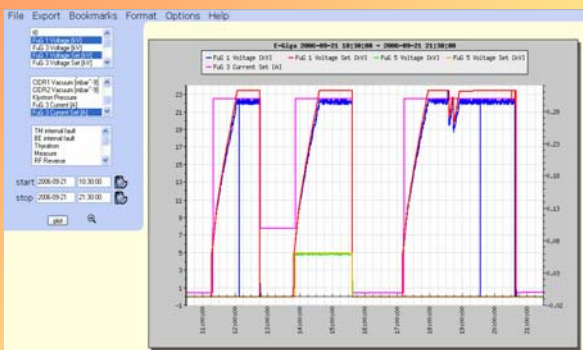

Abstract

Interactive and scalable web GUIs (Graphical User Interface) based on PHP have been developed at Elettra for the Tango control system software. They consist of a generic control system web client and of an interface to the historical archiver of Tango. Security procedures against the risk of DoS (Denial of Service) attacks and tools to easily build new pages and export data in standard format have been developed. An Ajax interface has also been implemented in order to increase the interactivity of the web interface without consuming too much bandwidth with no interference with commands sent from client to server.

CANONE

E - G I G A

E-Giga main page

- Plot data from archiving system
- Big graphic plot
- Selection of variables and times
- Menu with icons
- Completely written in PHP and JavaScript

Exports and pop-ups